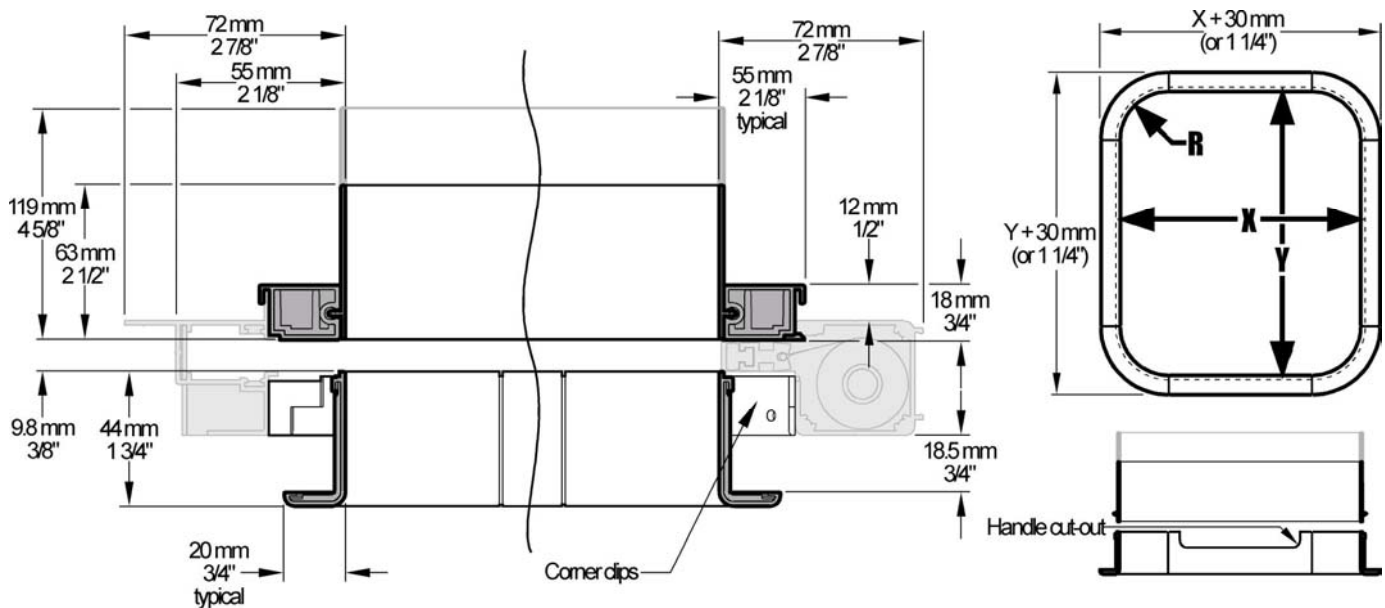

Concealed SKYscreen Trim Kit

- Technical Sheet 23

General Arrangement Drawing

Install Design Points

- Maximum depth of deck for system complete with Concealed SKYscreen is 172mm (6³/₄"") with long upper liner and 116mm (4¹/₂"") with short upper liner.
- Lower trim supplied with Concealed SKYscreen handle cut outs and trim height is set to minimum necessary to provide space for headlining panel. Max headlining thickness 18 mm (3/4").
- Optional upper and lower liner system
- Upper trim is Oceanair PVCliner with two optional standard heights (but can be trimmed to any height)
- For powered and manual Concealed
- Also usable as a hatch finishing ring (order without handle cut out) to suit all popular hatches.

Sizes

- Maximum aperture dimensions 800/800mm (31¹/₂" / 31¹/₂"")
- Standard upper trim height 68mm (2³/₄""), maximum height 119mm (4³/₄"")
- Radius options available are 42mm (1⁵/₈"") and 50mm (2")
- If using Upper Trim, Concealed SKYscreen dimension 'X' will be increased by 46 mm (1³/₄"") for upper trim alloy support frame
- Minimum 'X' dimension is 258 with 42mm (10¹/₄"") corner radius, and 280mm (11") with 50 mm corner radius.

Technical Specification

- Paint specification and colour - Polyester powder coated with pre-treatment. Colour White is RAL No 9016, and Beige RAL No 9001
- All tolerances and sizes are taken from the inside face. Trims manufactured to a tolerance of +/-1mm
- Upper trim PVC liner - White RAL No 9010
- Three choices of finish for lower liner: Beige, White and Mill (unpainted)
- Lower trim - aluminum alloy section joined to matching coloured acetal mouldings
- Lower trim wall thickness is 4.5mm (1/4")