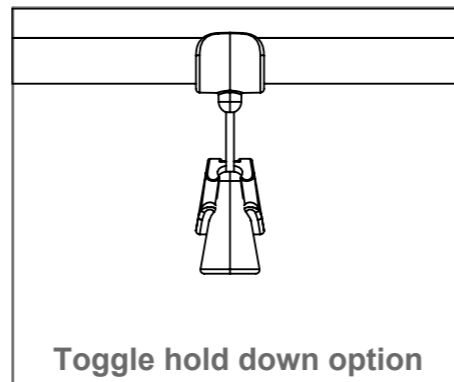

Standard Sizes			
X		Y	
360	$[14\frac{3}{16}"]$	400	$[15\frac{3}{4}"]$
470	$[18\frac{1}{2}"]$	510	$[20\frac{3}{32}"]$
550	$[21\frac{21}{32}"]$	600	$[23\frac{5}{8}"]$
680	$[26\frac{25}{32}"]$	700	$[27\frac{9}{16}"]$
Custom Sizes			
X (Min)	X (Max)	Y (Min)	Y (Max)
200	$[7\frac{7}{8}"]$	1000	$[39\frac{3}{8}"]$
			900
			$[35\frac{7}{16}"]$

- Notes:
- Blinds over 800mm $[31\frac{1}{2}"]$ wide have two handles.
 - Standard fabric is Solar White Shield, other fabrics available, contact Oceanair.
 - 'Y' dimension refers to standard fabric Solar White Shield, other fabric contact Oceanair.
 - Pegs are supplied as standard when selecting hold down options, they can be used in addition to the option chosen or for deploying the blind halfway. If more are required, please state quantity.
 - Dimensions in millimeters (Imperial equivalents are shown for reference only)