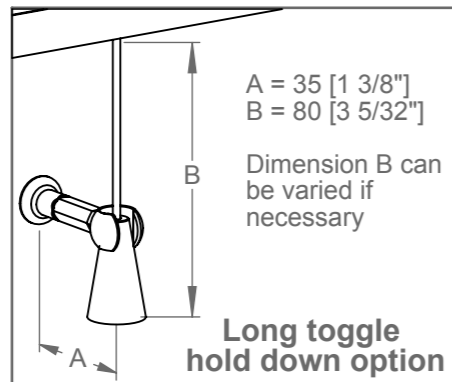

Standard Sizes			
X		Y	
360	$[14\frac{3}{16}"]$	400	$[15\frac{3}{4}"]$
470	$[18\frac{1}{2}"]$	510	$[20\frac{3}{32}"]$
550	$[21\frac{21}{32}"]$	600	$[23\frac{5}{8}"]$
680	$[26\frac{25}{32}"]$	700	$[27\frac{9}{16}"]$
Custom Sizes			
X (Min)	X (Max)	Y (Min)	Y (Max)
200	$[7\frac{7}{8}"]$	1000	$[39\frac{3}{8}"]$
			900
			$[35\frac{7}{16}"]$

- Notes:
- Blinds over 800mm $[31\frac{1}{2}"]$ wide have two handles.
 - Standard fabric is Solar White Shield, other fabrics available, contact Oceanair.
 - 'Y' dimension refers to standard fabric Solar White Shield, other fabric contact Oceanair.
 - Pegs are supplied as standard when selecting hold down options, they can be used in addition to the option chosen or for deploying the blind halfway. If more are required, please state quantity.
 - Dimensions in millimeters (Imperial equivalents are shown for reference only)