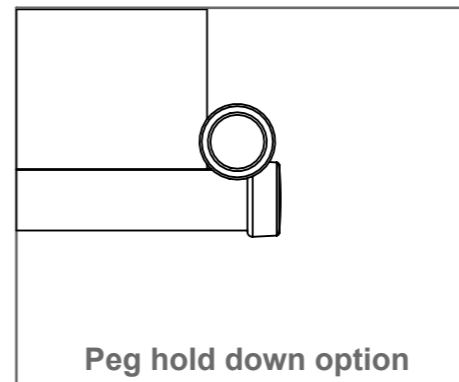

Standard Sizes			
X		Y	
360	$[14\frac{3}{16}"]$	400	$[15\frac{3}{4}"]$
470	$[18\frac{1}{2}"]$	510	$[20\frac{3}{32}"]$
550	$[21\frac{21}{32}"]$	600	$[23\frac{5}{8}"]$
680	$[26\frac{25}{32}"]$	700	$[27\frac{9}{16}"]$
Custom Sizes			
X (Min)	X (Max)	Y (Min)	Y (Max)
200	$[7\frac{7}{8}"]$	1000	$[39\frac{3}{8}"]$
			900
			$[35\frac{7}{16}"]$

- Notes:
- Blinds over 800mm $[31\frac{1}{2}"]$ wide have two handles.
 - Standard fabric is Solar White Shield, other fabrics available, contact Oceanair.
 - 'Y' dimension refers to standard fabric Solar White Shield, other fabric contact Oceanair.
 - Pegs are supplied as standard when selecting hold down options, they can be used in addition to the option chosen or for deploying the blind halfway. If more are required, please state quantity.
 - Dimensions in millimeters (Imperial equivalents are shown for reference only)