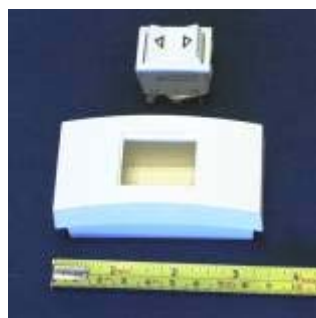

Powered Blinds Manual Switches and Power Supplies

Name Manual Switch
Description 5 position panel mount switch
OA Code AC-SP-SWITCH
Mfr Code 1870061
Approx size 32 x 25 x 35 (deep) mm
Remarks Comes with mounting box
Popularity (1-5) 5

Name Mounting Box
Description Box for manual switch
OA Code As for Switch
Mfr Code 9660135
Approx size 85 x 42 x 40 mm
Remarks Not needed if switch is panel mounted
Popularity (1-5) 4

Name GPS 30
Description 230 – 24 volt Power Supply
OA Code AC-SP-GPS-30
Mfr Code 1870020
Approx size 180 x 50 x 42 mm
Remarks Gives 24 VDC for up to 2 blinds
Popularity (1-5) 2 (Most boats can provide 24v)

Name GPS 100
Description 220 – 24 volt Power Supply
OA Code AC-SP-GPS100
Mfr Code 1870035
Approx size 135 x 120 x 42 mm
Remarks Power supply for up to 7 blinds
Popularity (1-5) 1 (Most boats can provide 24v)